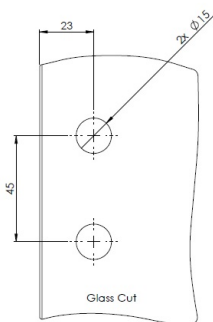

PRODUCT SHEET

Description:

Glass Door Hinge "Riga", Wall/Glass, Alu-Look, 6-10mm Glass Without Cover Plates, Cover Plates To Be Ordered Separately, Load Capacity 36kg pr. pair

Item number:

15.30.002-3

Units	Box	Carton	HS Code	Barcode
Pcs.	1	56	8302100090	
				5704866504270