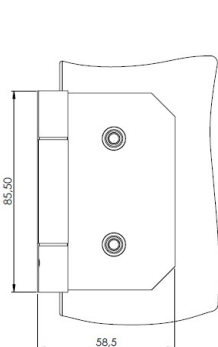

PRODUCT SHEET

Description:

Glass Door Hinge "Riga", Wall/Glass, Alu-Look, 6-10mm Glass Without Cover Plates, Cover Plates To Be Ordered Separately, Load Capacity 36kg pr. pair

Item number:

15.30.002-3

Units	Box	Carton	HS Code	Barcode
Pcs.	1	56	8302100090	
				5704866504270