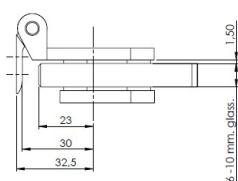

PRODUCT SHEET

Description:

Glass Door Hinge "Riga", Wall/Glass, Alu-Look, 6-10mm Glass Without Cover Plates, Cover Plates To Be Ordered Separately, Load Capacity 36kg pr. pair

Item number:

15.30.002-3

Units	Box	Carton	HS Code	Barcode
Pcs.	1	56	8302100090	
				5704866504270