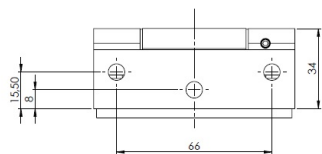

PRODUCT SHEET

Description:

Glass Door Hinge "Riga", Wall/Glass, Alu-Look, 6-10mm Glass Without Cover Plates, Cover Plates To Be Ordered Separately, Load Capacity 36kg pr. pair

Item number:

15.30.002-3

Units	Box	Carton	HS Code	Barcode
Pcs.	1	56	8302100090	
				5704866504270